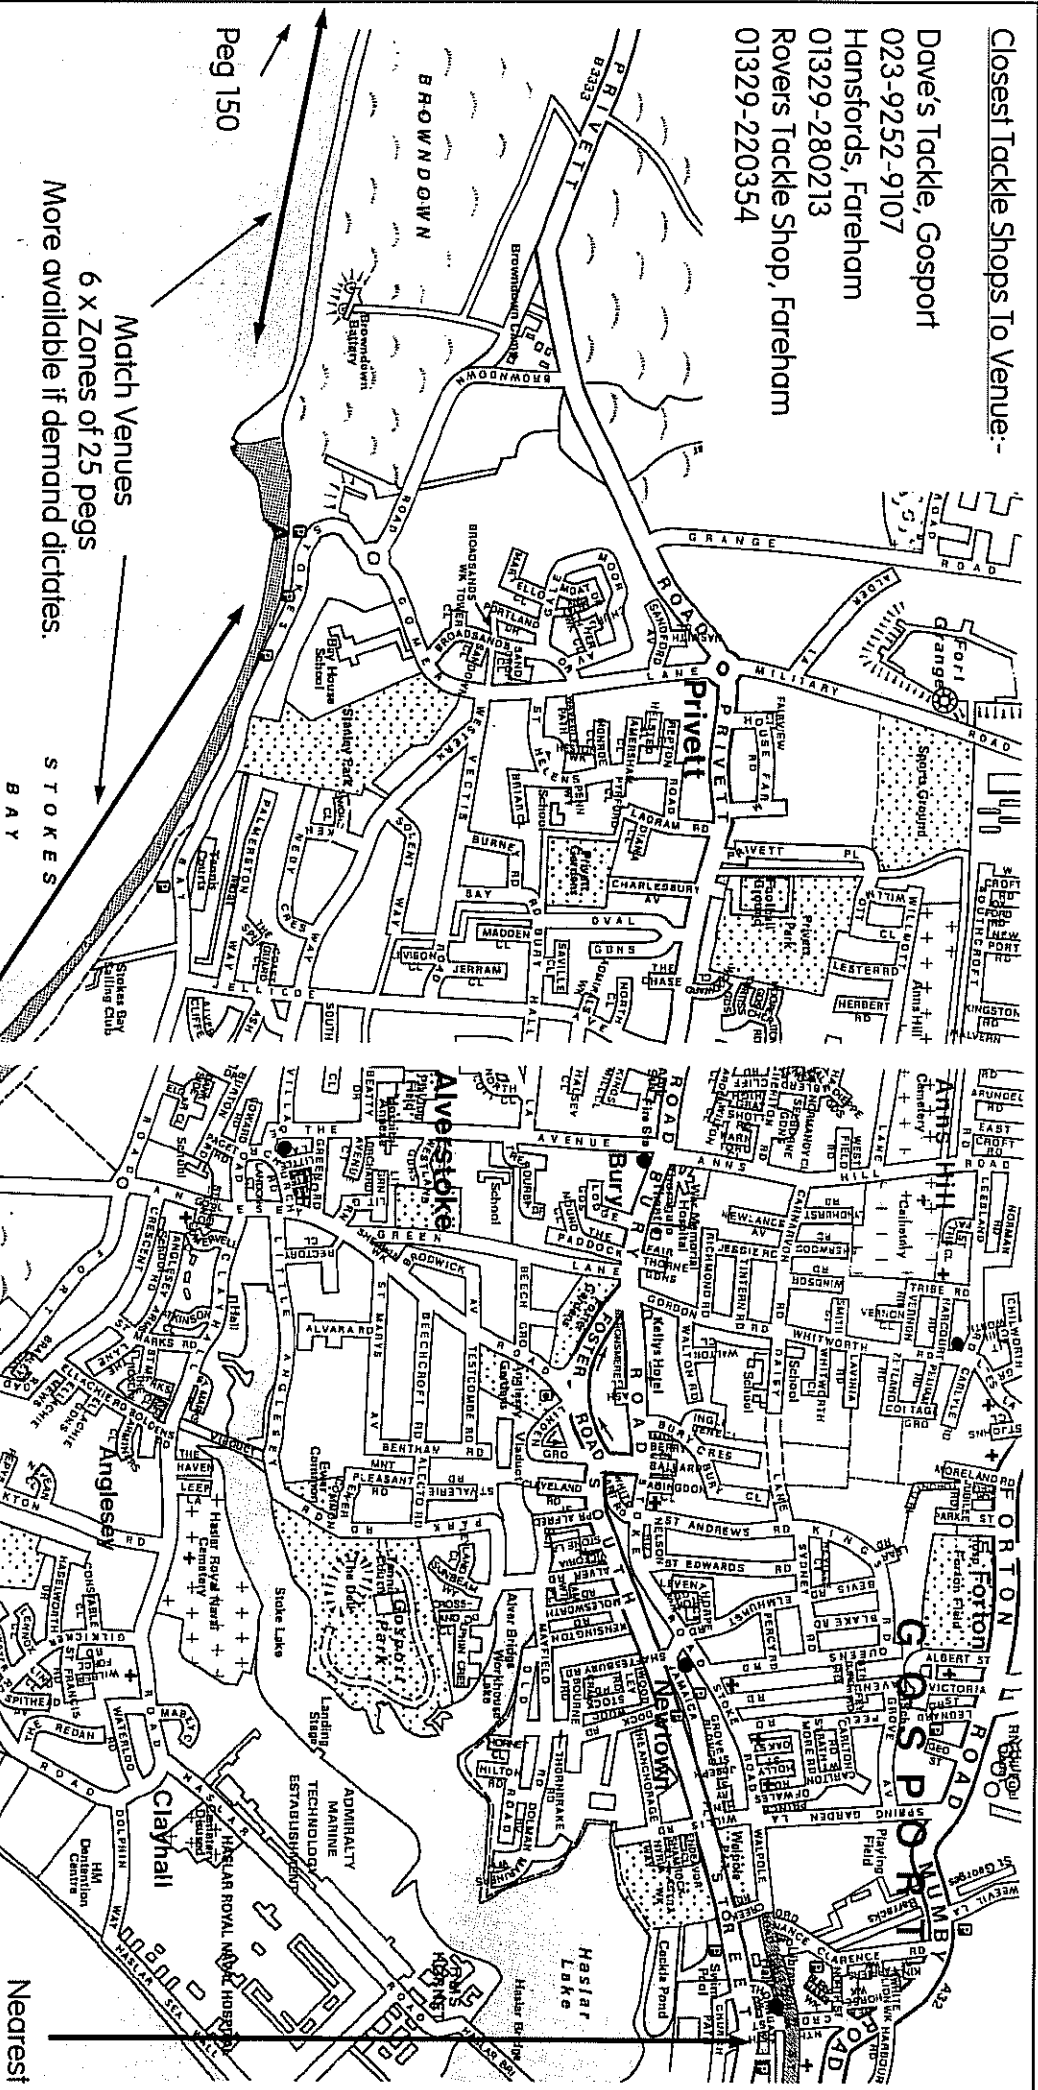

Closest Tackle Shops To Venue:-

Dave's Tackle, Gosport
 023-9252-9107
 Hansfords, Fareham
 01329-280213
 Rovers Tackle Shop, Fareham
 01329-220354

Match Venues
 6 x Zones of 25 pegs
 More available if demand dictates.

TIME TABLE OF EVENTS – SATURDAY 29th NOVEMBER 2008

1200 – Midday	Pegs laid out by NFSA Stewards
1230 – 12.30pm	Book-In/Draw Pegs from Gosport & DAC
1600 – 4pm	COMPETITION STARTS
1603 – 4.03pm	Sunset
1731 – 5.31pm	Low Water 1.2 metres
2100 – 9pm	COMPETITION ENDS

Scales close 1 hour after the competition ends.

On completion of weigh-in – presentation of prize money and awards.

Book-In at

Gosport and District Angling Club
 from midday (1230).
 (Sat Nav – PO12 2QT)

Nearest Tackle Shop
 Dave's Tackle
 (Sat Nav PO12 1HA)